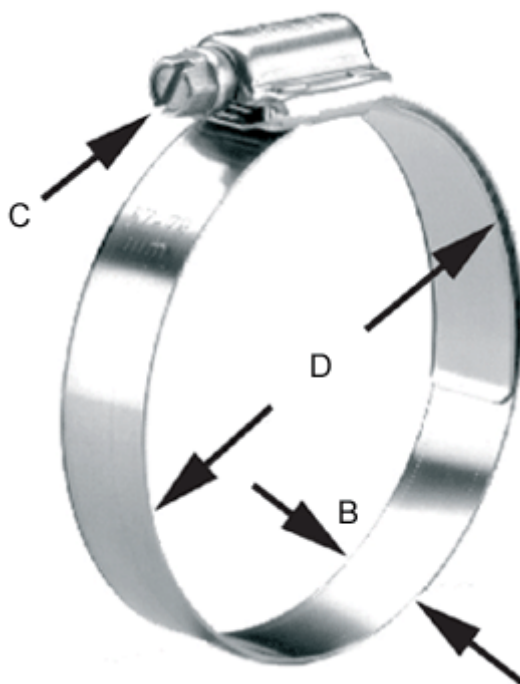

Article number: 021567804106

Description: Norma worm drive hose clamp
HD 95-118/16 C8 W4

Measures

C (screw type) = C8 hexagon slotted screw sw 8

Diameter D = 95-118

Width B = 16